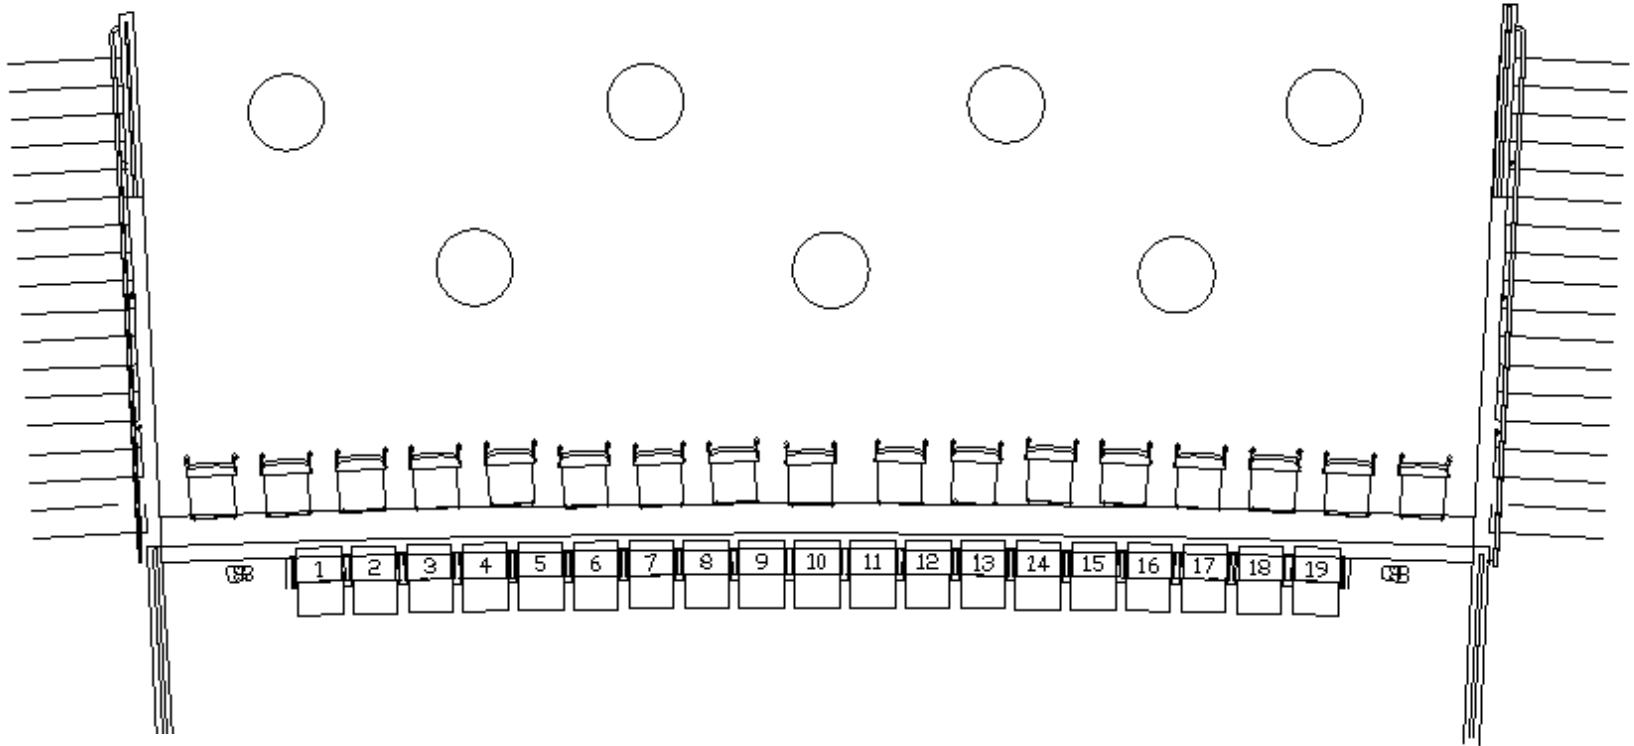

SUN BOWL – FINAL OUTDOOR SEATING AND TABLES

BAR SEATING

- SEATS APPROX. 36
- BAR HEIGHT STOOLS

BAR HEIGHT STOOLS

SUN BOWL – FINAL OUTDOOR SEATING AND TABLES

TERRACE

- SEATS APPROX. 17
- BAR HEIGHT STOOLS
- QTY 7- 30" D BAR HEIGHT TABLES (NO CHAIRS)

BAR HEIGHT TABLES

BAR HEIGHT STOOLS

SUN BOWL – FINAL OUTDOOR SEATING AND TABLES

PARTY DECK

- SEATS APPROX. 108
- BAR HEIGHT TABLES- 23/ BAR HEIGHT STOOLS-92
- STANDARD HEIGHT TABLES- 4/ STANDARD CHAIRS-16
(ADA compliant)

BAR HEIGHT STOOLS

BAR HEIGHT TABLES

STANDARD CHAIRS

STANDARD TABLES-ADA COMPLIANT