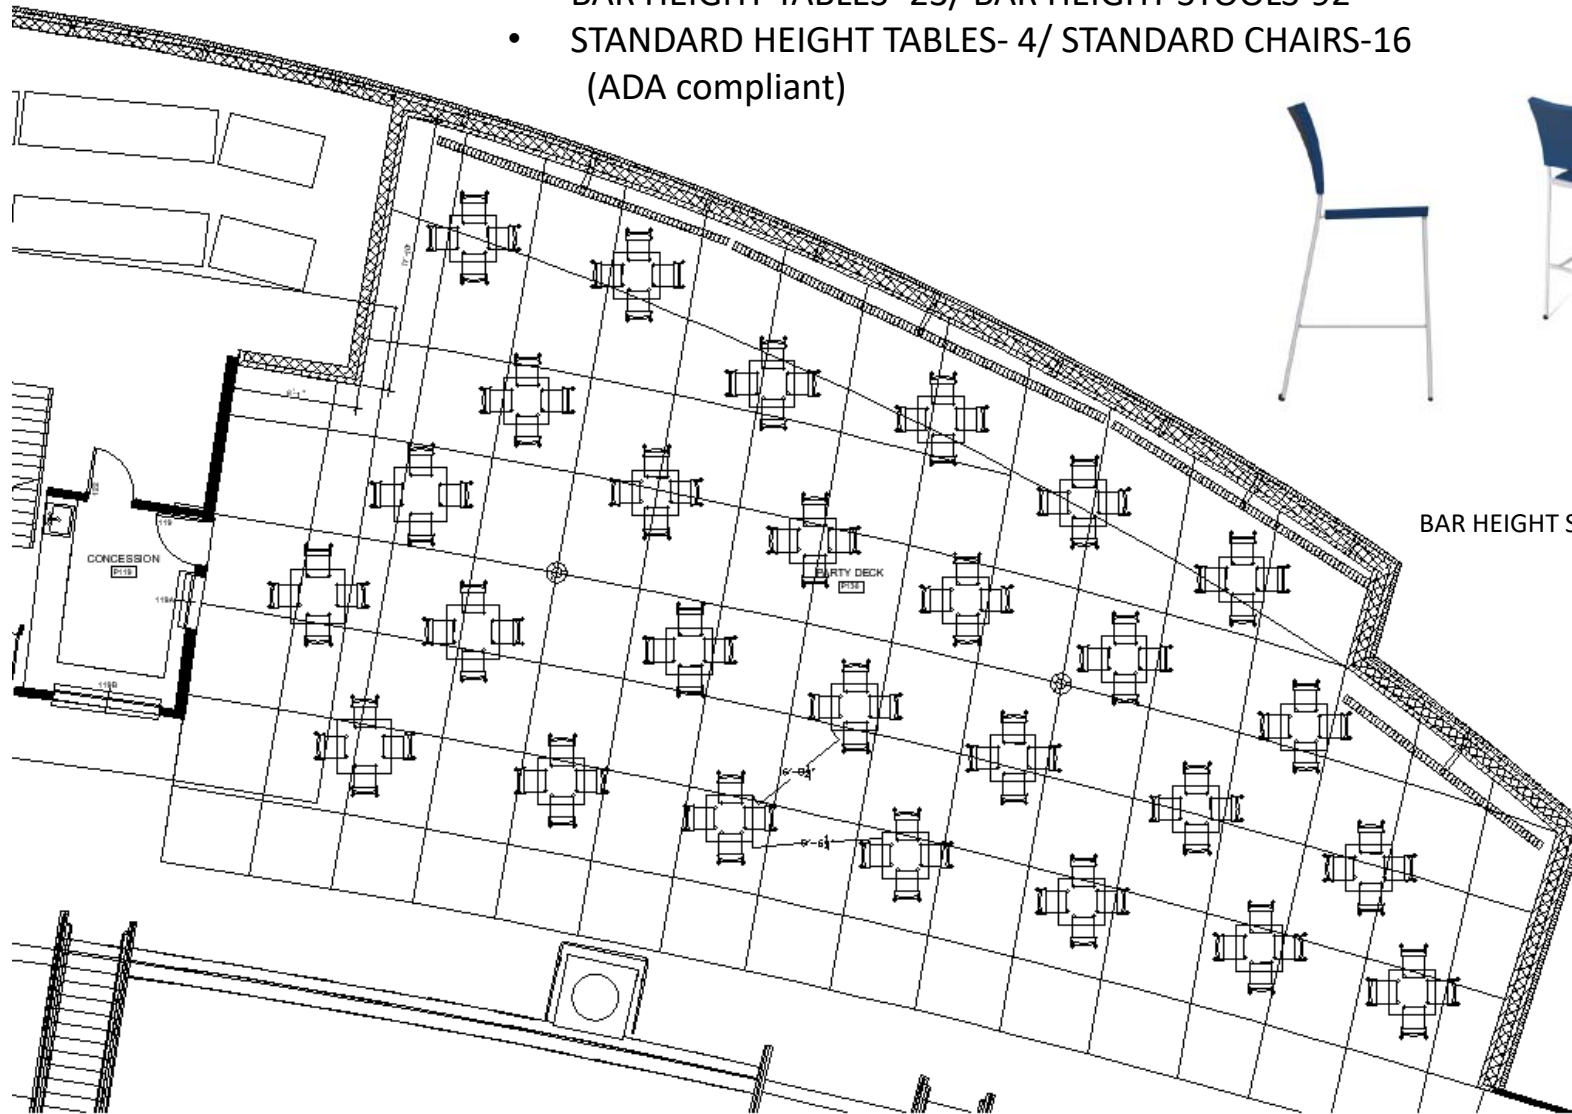

SUN BOWL – FINAL OUTDOOR SEATING AND TABLES

BAR SEATING

- SEATS APPROX. 36
- BAR HEIGHT STOOLS

BAR HEIGHT STOOLS

SUN BOWL – FINAL OUTDOOR SEATING AND TABLES

TERRACE

- SEATS APPROX. 17
- BAR HEIGHT STOOLS
- QTY 7- 30" D BAR HEIGHT TABLES (NO CHAIRS)

BAR HEIGHT TABLES

BAR HEIGHT STOOLS

SUN BOWL – FINAL OUTDOOR SEATING AND TABLES

PARTY DECK

- SEATS APPROX. 108
- BAR HEIGHT TABLES- 23/ BAR HEIGHT STOOLS-92
- STANDARD HEIGHT TABLES- 4/ STANDARD CHAIRS-16
(ADA compliant)

BAR HEIGHT STOOLS

BAR HEIGHT TABLES

STANDARD CHAIRS

STANDARD TABLES-ADA COMPLIANT