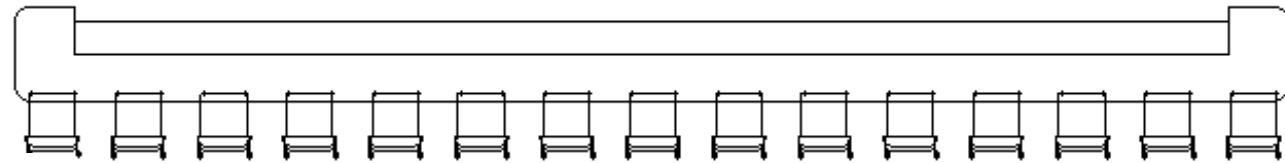

SUN BOWL – FINAL OUTDOOR SEATING AND TABLES

BAR SEATING

- SEATS APPROX. 36
- BAR HEIGHT STOOLS

BAR HEIGHT STOOLS

SUN BOWL – FINAL OUTDOOR SEATING AND TABLES

TERRACE

- SEATS APPROX. 17
- BAR HEIGHT STOOLS
- QTY 7- 30" D BAR HEIGHT TABLES (NO CHAIRS)

BAR HEIGHT TABLES

BAR HEIGHT STOOLS

SUN BOWL – FINAL OUTDOOR SEATING AND TABLES

PARTY DECK

- SEATS APPROX. 108
- BAR HEIGHT TABLES- 23/ BAR HEIGHT STOOLS-92
- STANDARD HEIGHT TABLES- 4/ STANDARD CHAIRS-16
(ADA compliant)