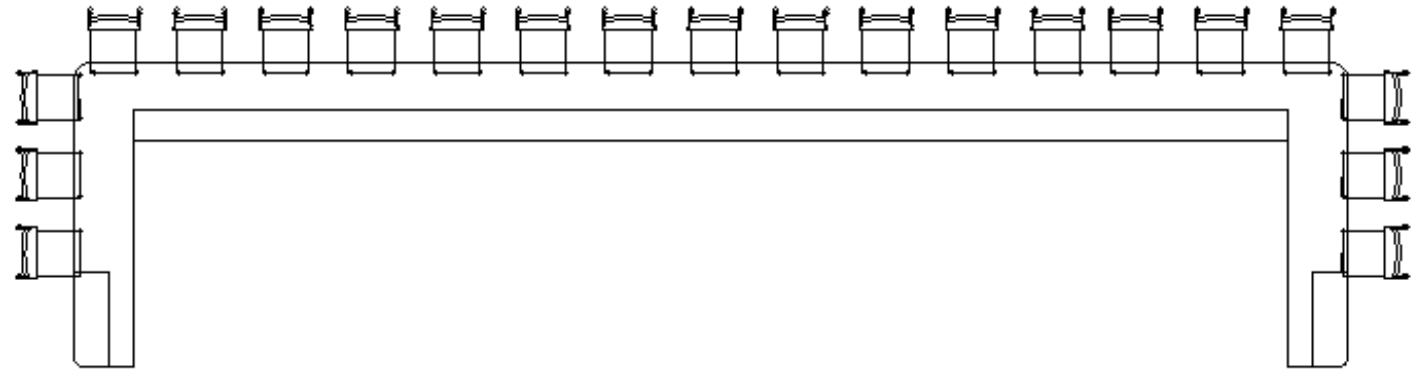

SUN BOWL – FINAL OUTDOOR SEATING AND TABLES

BAR SEATING

- SEATS APPROX. 36
- BAR HEIGHT STOOLS

BAR HEIGHT STOOLS

SUN BOWL – FINAL OUTDOOR SEATING AND TABLES

TERRACE

- SEATS APPROX. 17
- BAR HEIGHT STOOLS
- QTY 7- 30" D BAR HEIGHT TABLES (NO CHAIRS)

BAR HEIGHT TABLES

BAR HEIGHT STOOLS

SUN BOWL – FINAL OUTDOOR SEATING AND TABLES

PARTY DECK

- SEATS APPROX. 108
- BAR HEIGHT TABLES- 23/ BAR HEIGHT STOOLS-92
- STANDARD HEIGHT TABLES- 4/ STANDARD CHAIRS-16
(ADA compliant)